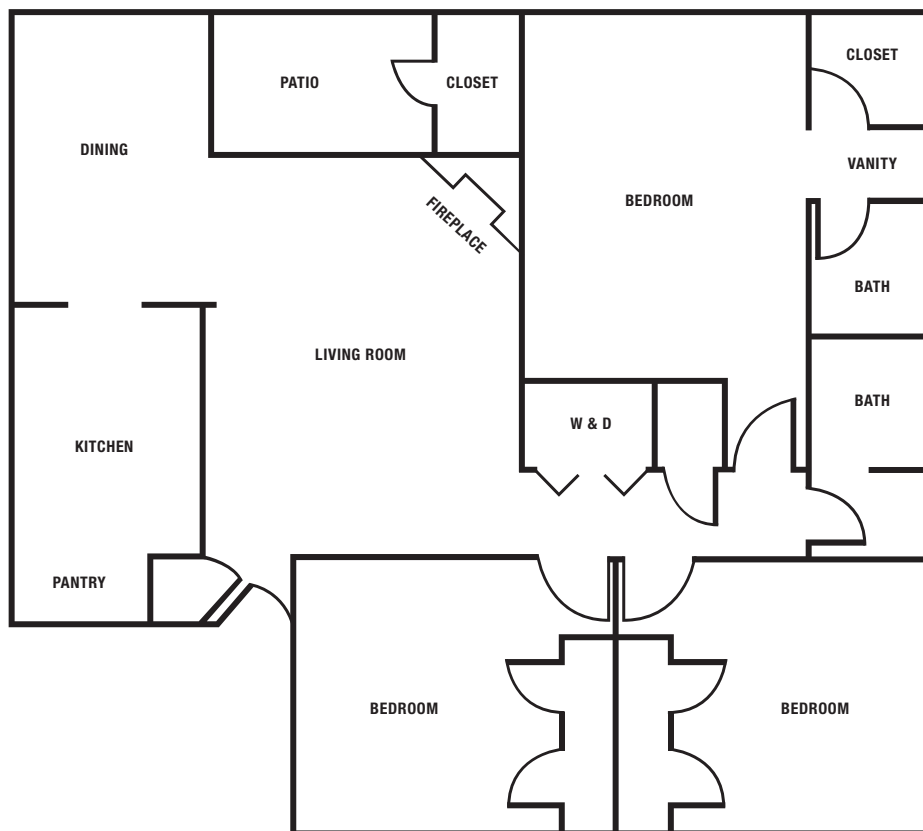

RIVERDALE

A P A R T M E N T S

A1 One Bedroom / One Bath
719 Sq. Ft

RIVERDALE

A P A R T M E N T S

B1 Two Bedroom / One Bath
909 Sq. Ft

RIVERDALE

A P A R T M E N T S

B2 Two Bedroom / Two Bath
1026 Sq. Ft

RIVERDALE

A P A R T M E N T S

C1 Three Bedroom / Two Bath
1244 Sq. Ft