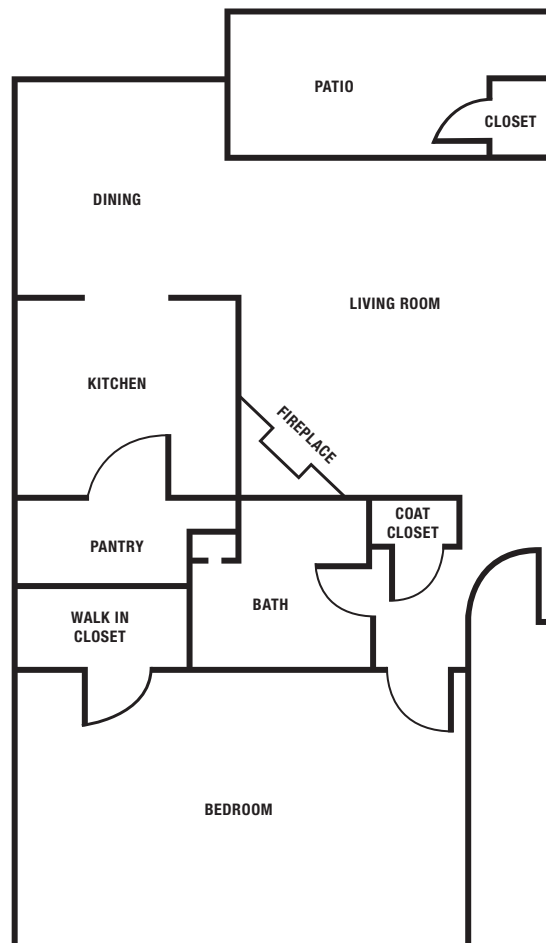

RIVERDALE

A P A R T M E N T S

A1 One Bedroom / One Bath
719 Sq. Ft

RIVERDALE

A P A R T M E N T S

B1 Two Bedroom / One Bath
909 Sq. Ft

RIVERDALE

A P A R T M E N T S

B2 Two Bedroom / Two Bath
1026 Sq. Ft

RIVERDALE

A P A R T M E N T S

C1 Three Bedroom / Two Bath
1244 Sq. Ft