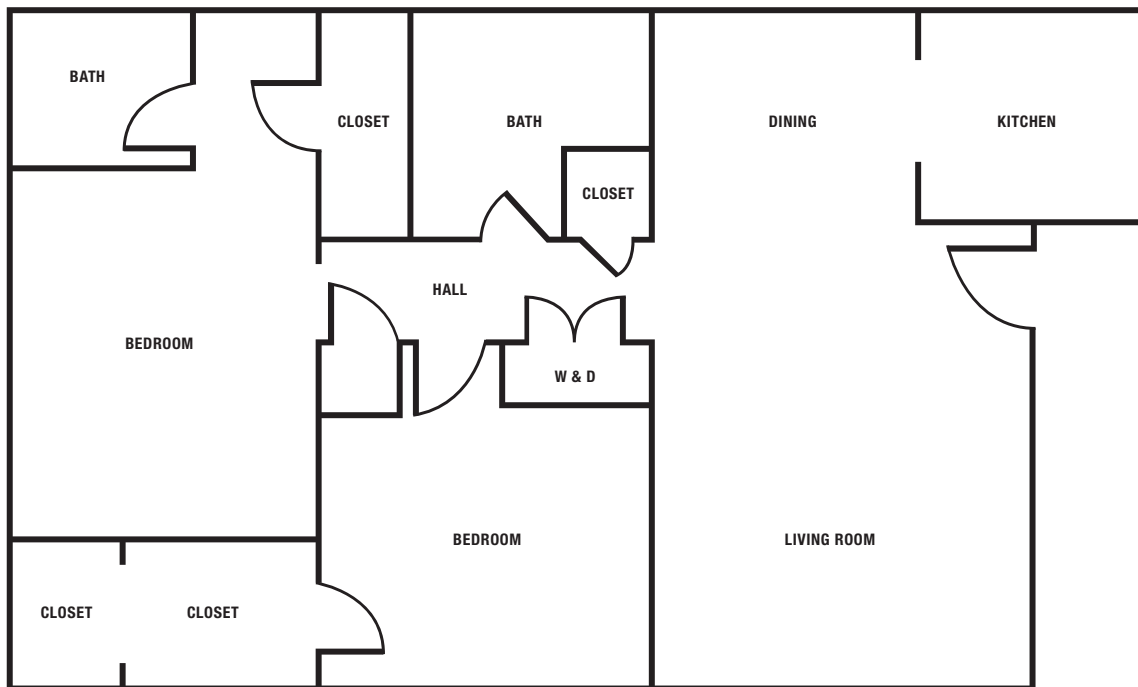

RIVERDALE

A P A R T M E N T S

A1 One Bedroom / One Bath
719 Sq. Ft

RIVERDALE

A P A R T M E N T S

B1 Two Bedroom / One Bath
909 Sq. Ft

RIVERDALE

A P A R T M E N T S

B2 Two Bedroom / Two Bath
1026 Sq. Ft

RIVERDALE

A P A R T M E N T S

C1 Three Bedroom / Two Bath
1244 Sq. Ft