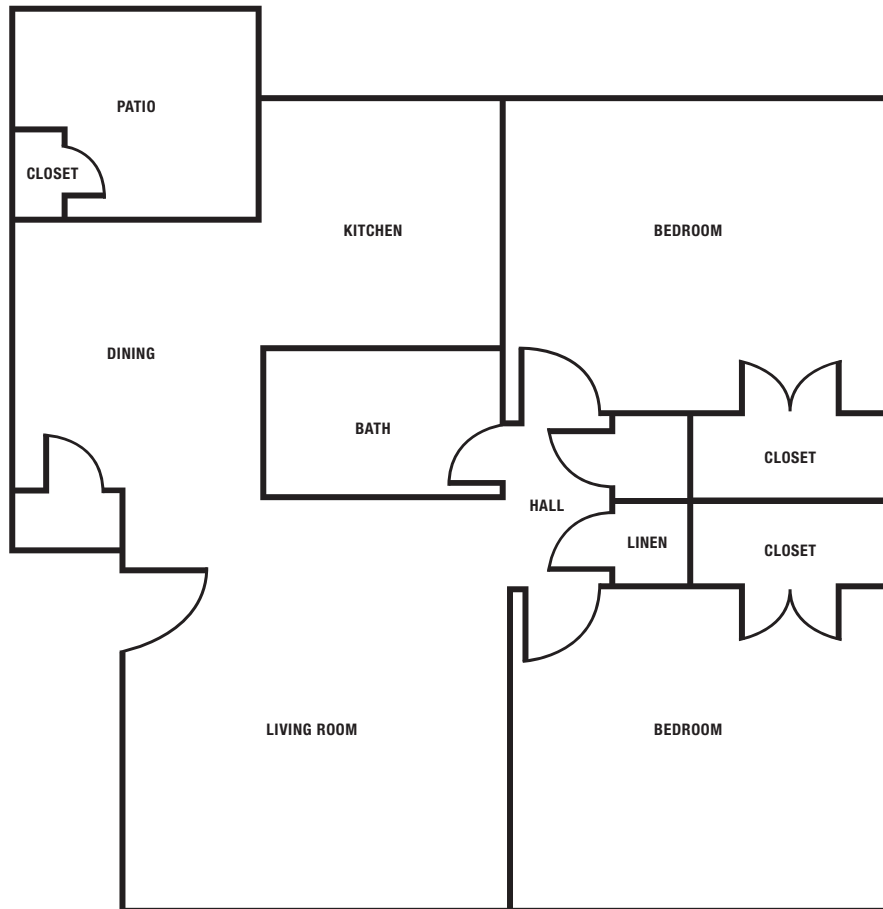

RIVERDALE

A P A R T M E N T S

A1 One Bedroom / One Bath
719 Sq. Ft

RIVERDALE

A P A R T M E N T S

B1 Two Bedroom / One Bath
909 Sq. Ft

RIVERDALE

A P A R T M E N T S

B2 Two Bedroom / Two Bath
1026 Sq. Ft

RIVERDALE

A P A R T M E N T S

C1 Three Bedroom / Two Bath
1244 Sq. Ft